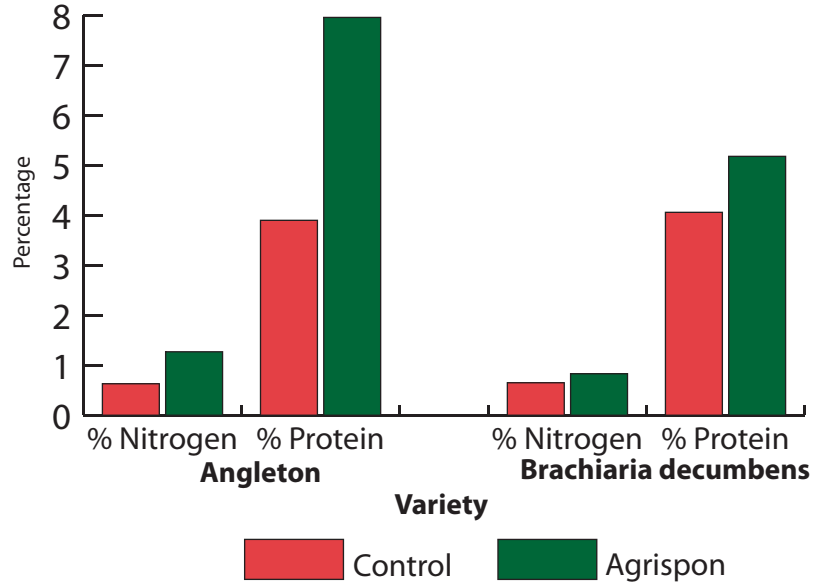

2 applications of Agrispón at 500 ml/hectare (7 oz. per acre). The first application was made 10 days after the livestock departed the lot and the second 15 days after that.

Farm trial.

% Nitrogen & % Protein For Two Grass Varieties

Production Of Two Grass Varieties