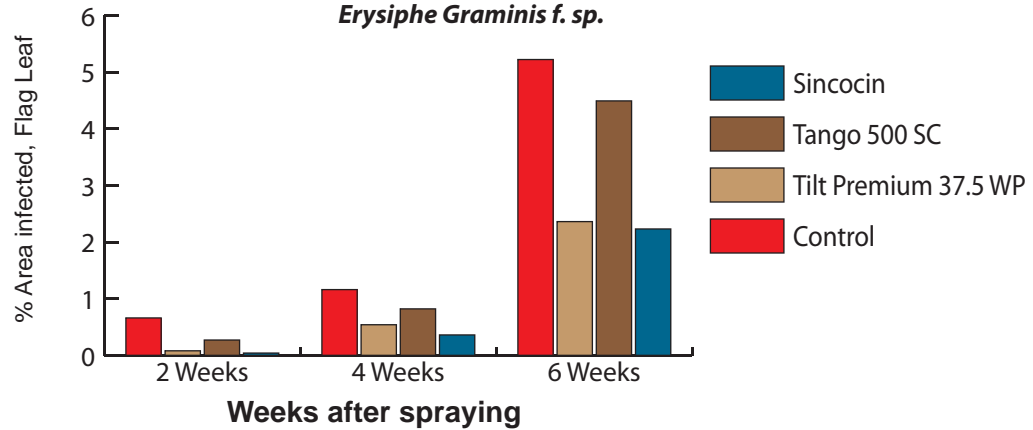

Application rates:

Tilt Premium 37.5 WP: 0.33kg/ha (3 lb./acre)

Tango 500 SC: 1 L/ha (1.1 gal/10 acres)

Sincocin: 1 L/ha (1.1 gal/10 acres)

Control Of Powdery Mildew In Wheat

Erysiphe Graminis f. sp.

Control Of Powdery Mildew In Wheat

Erysiphe Graminis f. sp.

Yield

Control Of Septoria Leaf Blotch In Wheat

Septoria Spp