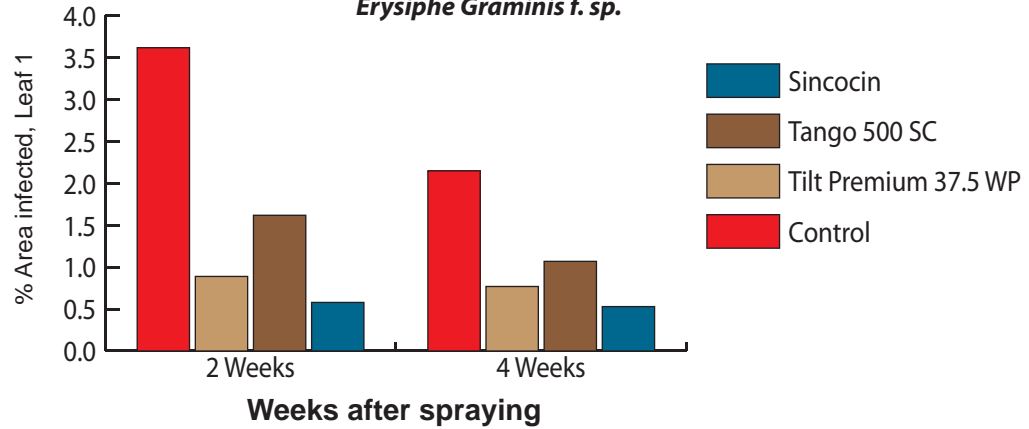

Application rates:

Tilt Premium 37.5 WP: 0.33kg/ha (3 lb./acre)

Tango 500 SC: 1 L/ha (1.1 gal/10 acres)

Sincocin: 1 L/ha (1.1 gal/10 acres)

Control Of Powdery Mildew In Wheat

Erysiphe Graminis f. sp.

Control Of Powdery Mildew In Wheat

Erysiphe Graminis f. sp.

Yield

Control Of Septoria Leaf Blotch In Wheat

Septoria Spp