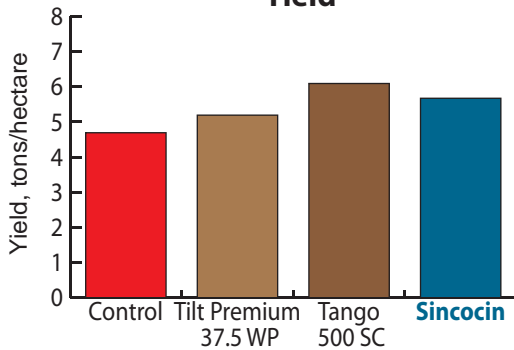

Application rates:

Tilt Premium 37.5 WP: 0.33kg/ha (3 lb./acre)

Tango 500 SC: 1 L/ha (1.1 gal/10 acres)

Sincocin: 1 L/ha (1.1 gal/10 acres)

Control Of Powdery Mildew In Wheat

Erysiphe Graminis f. sp.

Control Of Powdery Mildew In Wheat

Erysiphe Graminis f. sp.

Yield

Control Of Septoria Leaf Blotch In Wheat

Septoria Spp