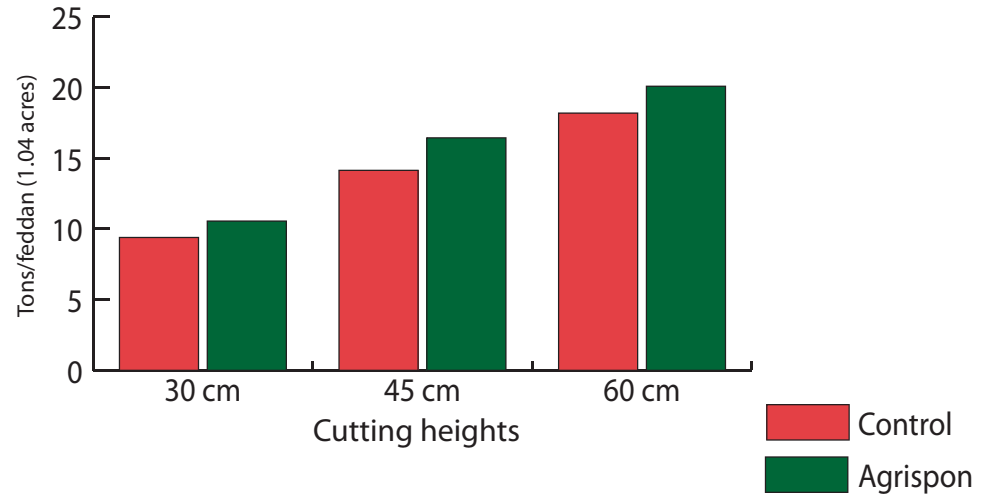

AGRISPON®

Egyptian Clover

Egypt

Yield increase with Agrispon was:

Green yield

+ 12% at 30 cm

+ 16% at 45 cm

+ 10% at 60 cm

Dry yield

+ 6% at 30 cm

+13% at 45 cm

+ 5% at 60 cm

Agrispon applied at 1 gallon/10 acres (1 L/ha).

All treatments were fertilized with 639 pounds/acre (300 kg/feddan) super-phosphate before sowing, and 49 pounds/acre (23 kg/feddan) N after sowing. Calcium sulfate was also added before sowing at 3,175 pounds/acre (1,500 kg/feddan).

Egyptian Clover (Berseem), Green Yield