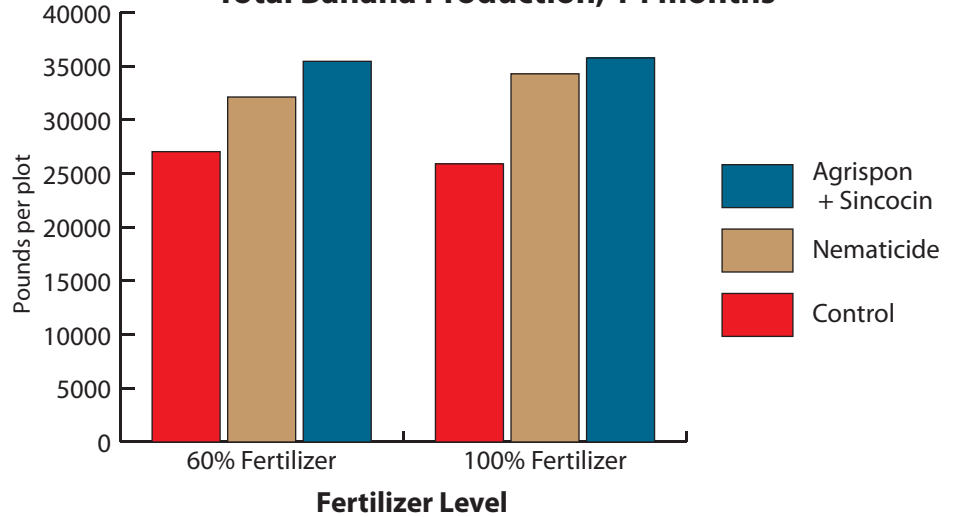

SINCOGIN®

Bananas

Costa Rica

Yield increase with Agrispon & Sincocin:

+31% with 60% fertilizer

+38% with 100% fertilizer

Agrispon: 1.5 liter/ha (1.6 gal/10 acres)

Sincocin: 2 liters/ha (2.1 gal/10 acres)

Fertilizer: 15-3-15-6 Napkin

60% - 132 kg/ha (118 lb/a)

100% - 220 kg/ha (196 lb/a)

A randomized complete block split-plot design, with the main plots being the nematode control treatment and the split plots the fertilizer level. Plot size: 500 m² (about 80 plants).

Total Banana Production, 14 months

Nematode numbers, total roots, and functional roots